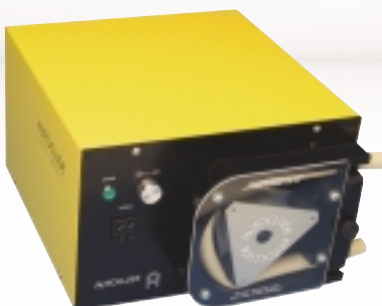

model ev range

- Variable Speed
- Manual Control
- Reversible
- Fast Prime Switch
(except EX8000)

Compact cased pumps will provide variable speed/flow rate. Accepts different tube sizes for maximum flexibility.

model ev045

Low flow pump with easy-change tube assemblies in three sizes and four materials.

Flow rate 0-60 ml/min.

model ev500

Very popular pump with tube assemblies in four sizes and four materials.

Flow rate up to 185 ml/min.

model ev1500

Higher rate flow pump with continuous tubing in two sizes and three materials.

Flow rate up to 2570 ml/min.

model ev3000

Robust pump with thick wall tubing for viscous products in four sizes and four materials.

Flow rate up to 3850 ml/min.

model ev8000

Robust 24-hour duty pump with excellent speed/flow rate variations and four tube material options.

Flow rate up to 8.0 L/min.

EV045 FLOW RATES ml/min

TUBE	FLOW RATE (BASED ON 2 ROLLER ROTOR)
1.6 mm	0-12 ml/min
3.2 mm	0-36 ml/min
4.0 mm	0-60 ml/min